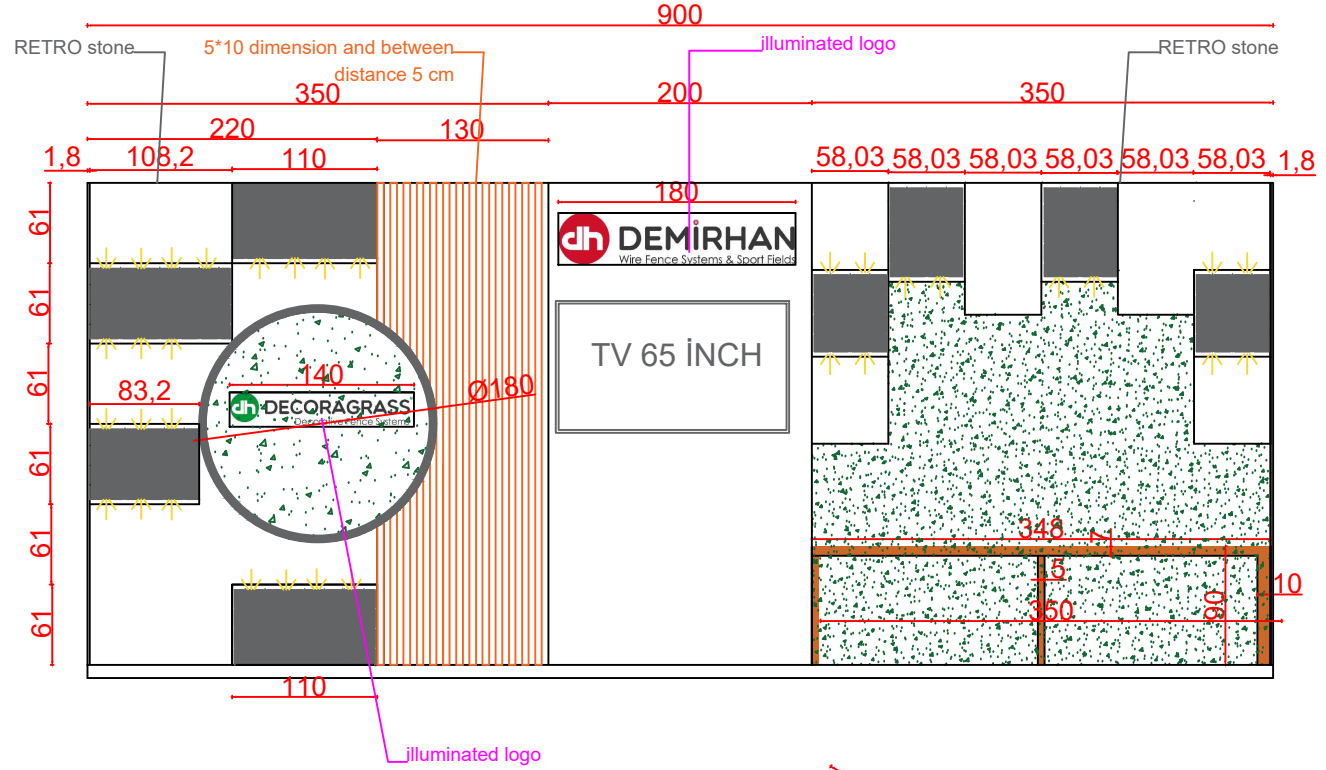

INFORMATION COUNTER

PODIUM

PODIUM

LEFT

RIGHT

FRONT

TOTAL	EXTRA	NET M2	PRODUCT
20 M2	3 M2	17 M2	GRASS