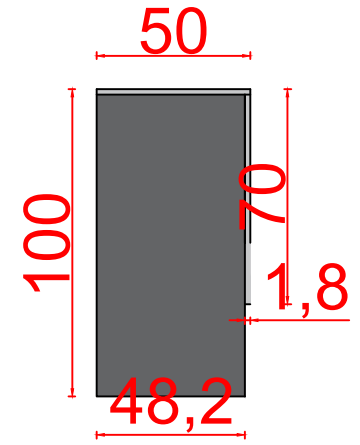

BAZA DETAY 10 ADET

side

anthracite chipboard