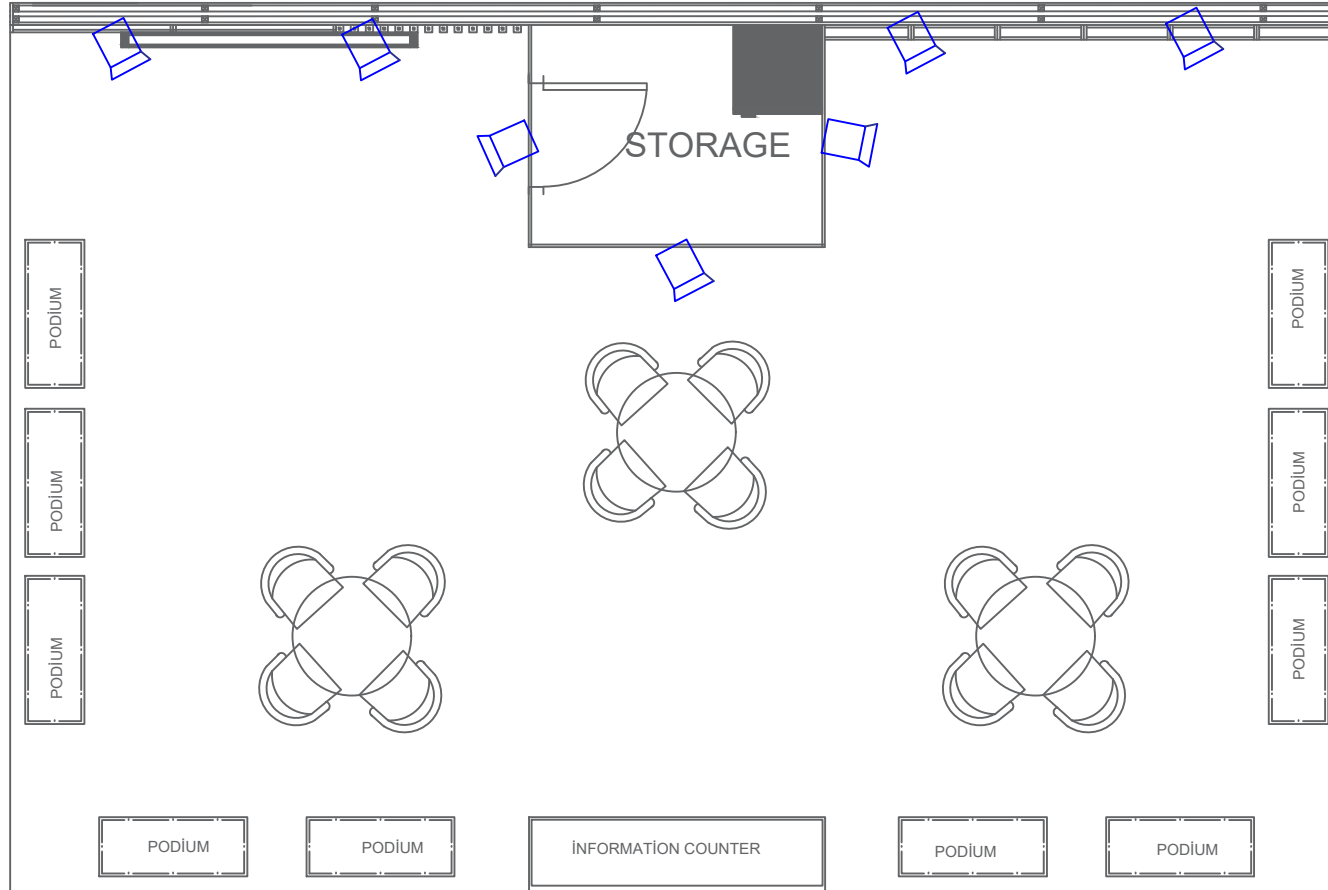

PODIUM

INFORMATION  
COUNTER

PODIUM

PODIUM

3 SOCKET FOR  
COUNTER

FRONT

BACK

STORAGE

INFORMATION COUNTER

PODIUM

PODIUM

LEFT

RIGHT

FRONT

TOTAL	EXTRA	NET M2	PRODUCT
20 M2	3 M2	17 M2	GRASS