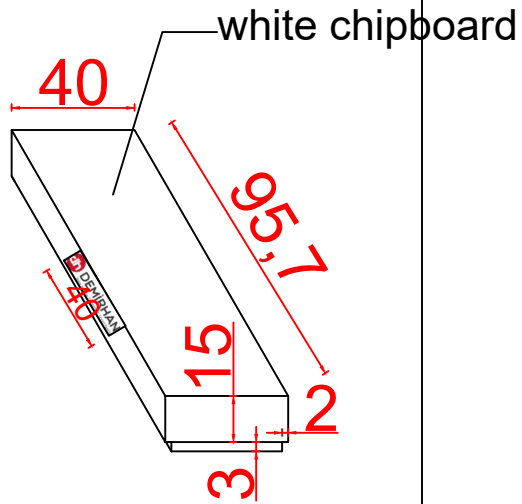

INFORMATION COUNTER

PODIUM

PODIUM

LEFT

RIGHT

FRONT

TOTAL	EXTRA	NET M2	PRODUCT
20 M2	3 M2	17 M2	GRASS

# BAZA DETAY 10 ADET

front

side

anthracite chipboard