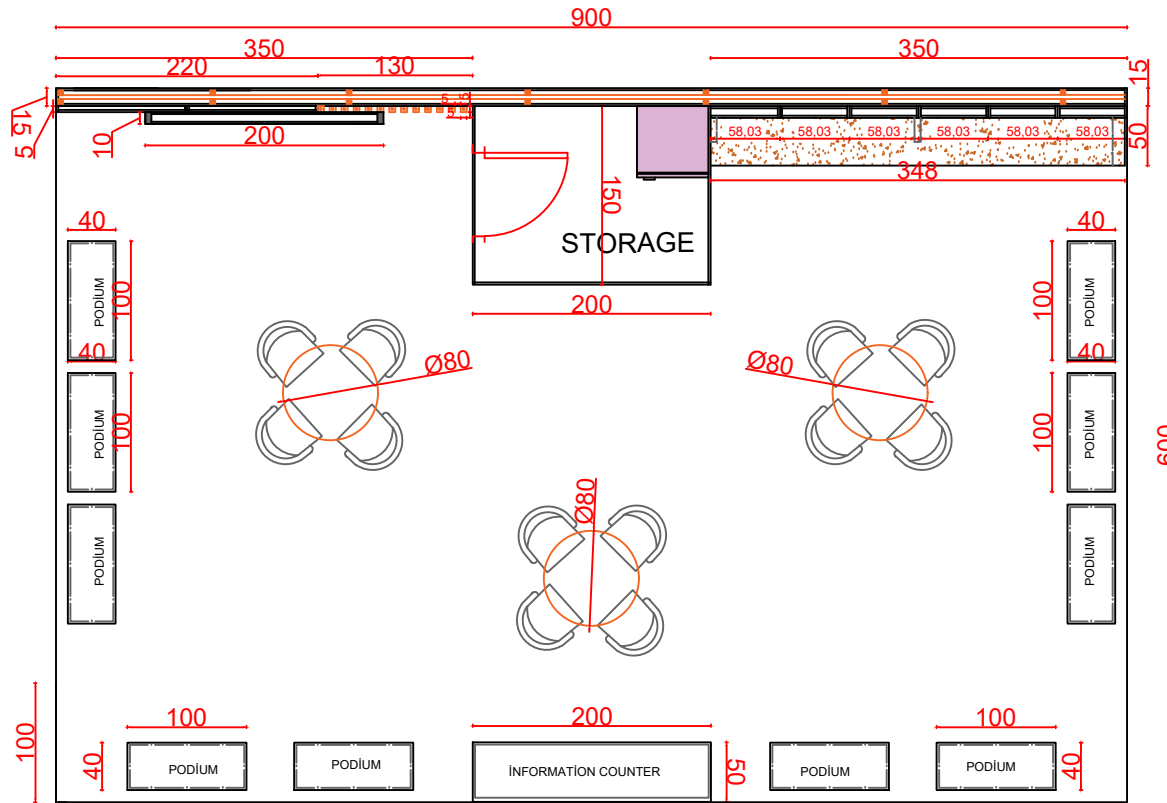

NATURA MEŞE AGT 54M2  
PARQUET

ELECTRIC FOR  
HIDDEN LIGHT  
AND  
LOGO

FUSE BOX

BACK

3 SOCKET

350

175

520

STORAGE

ELECTRIC FOR  
AROUND FLOOR

450

İŞIKLI HAT TV İÇİN (H:200) VE  
İŞIKLI LOGO KUTU HERF İÇİN  
(H:300)

LEFT

RIGHT

450

PODIUM

PODIUM

INFORMATION  
COUNTER

PODIUM

PODIUM

3 SOCKET FOR  
COUNTER

FRONT

BACK

STORAGE

INFORMATION COUNTER

PODIUM

PODIUM

LEFT

RIGHT

FRONT

TOTAL	EXTRA	NET M2	PRODUCT
20 M2	3 M2	17 M2	GRASS