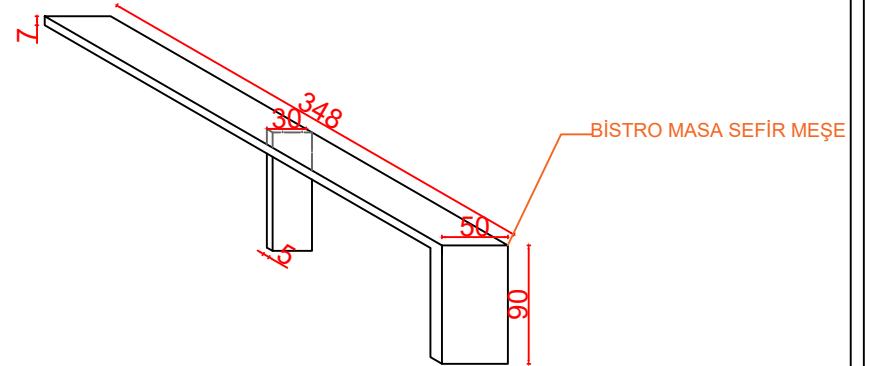

INFORMATION COUNTER

PODIUM

PODIUM

LEFT

RIGHT

FRONT

TOTAL	EXTRA	NET M2	PRODUCT
20 M2	3 M2	17 M2	GRASS